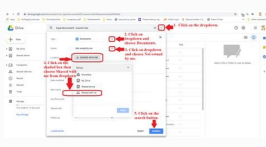

After 1 pdf google drive español

After 1 pdf google drive español. After libro 1 pdf google drive español.