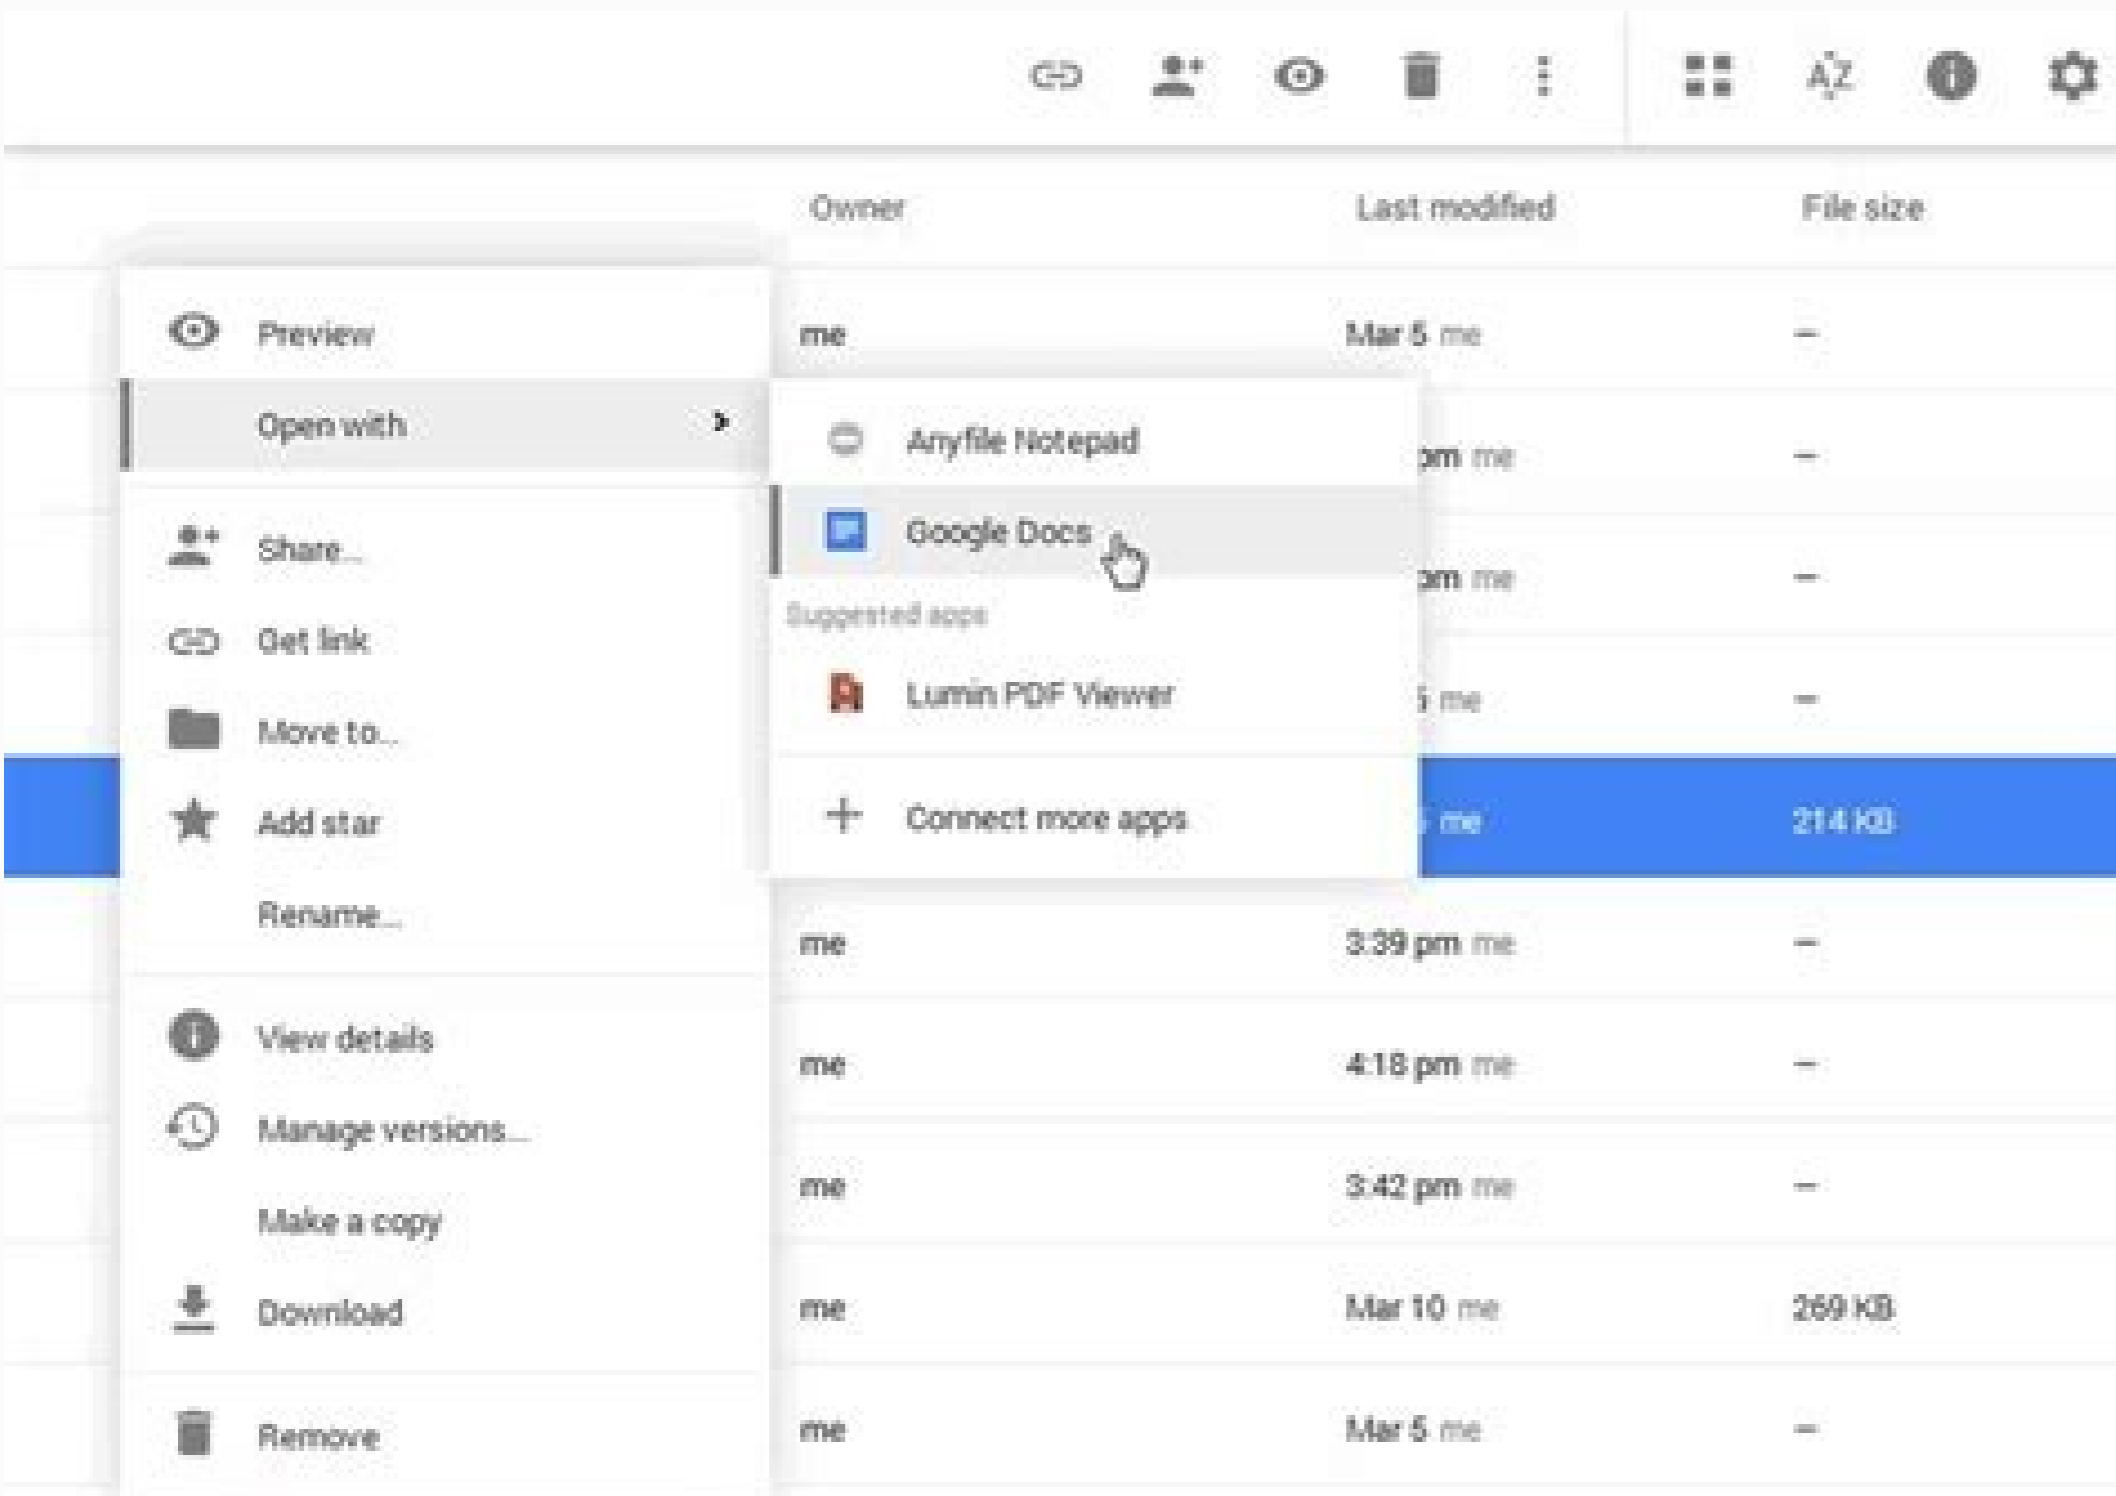

After 1 pdf google drive español

After 1 pdf google drive español. After libro 1 pdf google drive español.